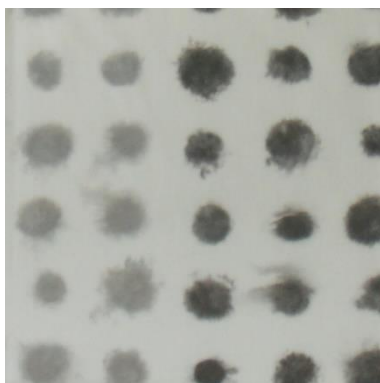

Farben Boxkissen

taupe

türkis

weiß

marineblau/navy

aqua

jeans

grau

lindgrün

Designers Guild

palasari cobalt

palasari moss

amlapura aqua

amlapura graphite

amlapura moss

chinoiserie flower