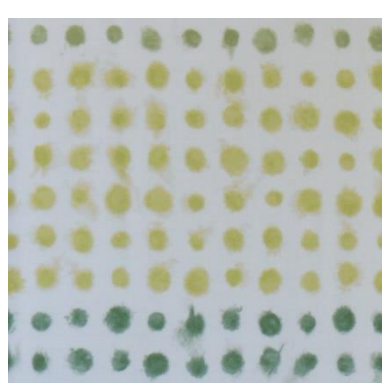

Farben Boxkissen

taupe

türkis

weiß

marineblau/navy

aqua

jeans

grau

lindgrün

Designers Guild

palasari cobalt

palasari moss

amlapura aqua

amlapura graphite

amlapura moss

chinoiserie flower