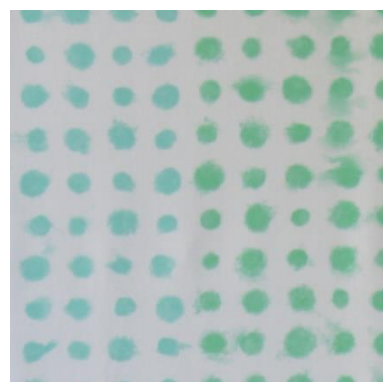

Farben Boxkissen

taupe

türkis

weiß

marineblau/navy

aqua

jeans

grau

lindgrün

Designers Guild

palasari cobalt

palasari moss

amlapura aqua

amlapura graphite

amlapura moss

chinoiserie flower