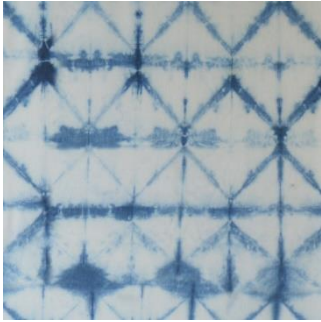

ambra blau

karo

listado taupe

Designers Guild, 100 % Polyacryl

streifen tarifa

streifen tarifa Leaf

blume greenwich

blume greenwich leaf

palasari cobalt

palasari moss

amlapura aqua

amlapura graphite

amlapura moss

chinoiserie flower

mariedal peony

jade temple cornflower