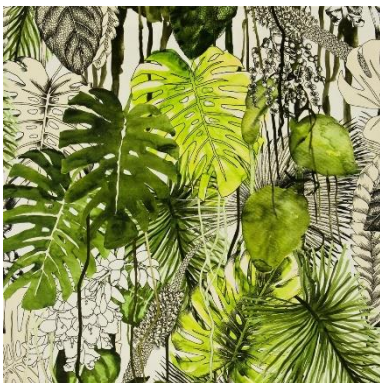

Farben Sheffield

rauchgrau

türkis

weiß

hellgrau

Designers Guild

amlapura aqua

amlapura graphite

amlapura moss

exochic