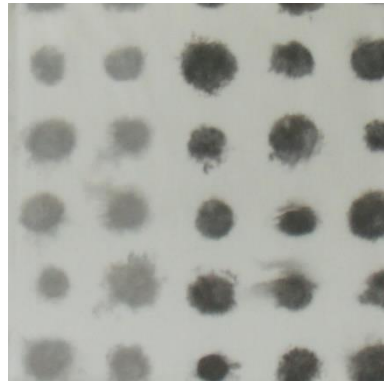

Farben Sheffield

rauchgrau

türkis

weiß

hellgrau

Designers Guild

amlapura aqua

amlapura graphite

amlapura moss

exochic