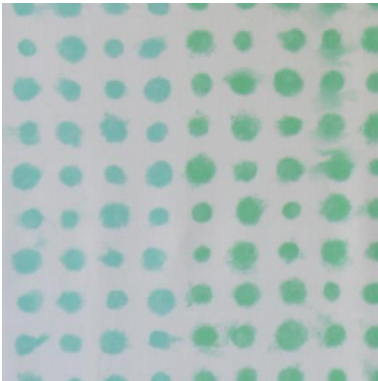

Farben Sheffield

rauchgrau

türkis

weiß

hellgrau

Designers Guild

amlapura aqua

amlapura graphite

amlapura moss

exochic