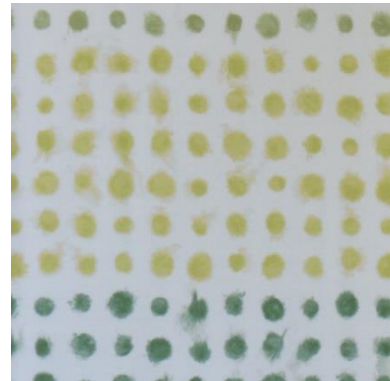

Farben Sheffield

rauchgrau

türkis

weiß

hellgrau

Designers Guild

amlapura aqua

amlapura graphite

amlapura moss

exochic